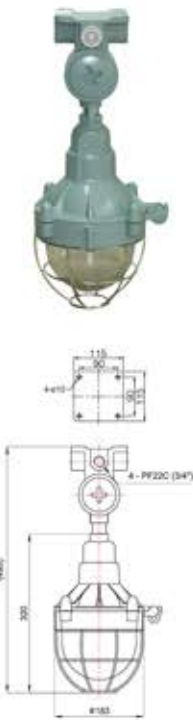

Flameproof Type LED Tank Lighting Fixtures Data

\* 방폭 · 방수 등급 : Ex d IIC T6 IP65 \* / AC 220V 50/60Hz

Type	Model Number	Lamp Watt(W)	Weight(kg)
Tank	FTL-LED-13	13	3,4

전 원 : AC 220V 50/60Hz

재 질 : Body, Hood, Housing : Cast Aluminum Alloy

Mogul : Porcelain With Mogul Socket / Glass : Heat Resistant Hard Glass

Pendant Type

Ceiling Type

90° Bracket Type

40° Bracket Type

Pole Type

Flameproof Type LED (13W) Lighting Fixtures Data

\* 방폭 · 방수 등급 : Ex d IIC T6 IP65 \* / AC 220V 50/60Hz

Type	Model Number	Lamp Watt(W)	Weight(kg)
Pendant (긴타입)	FYL-LED-1011	8 / 13	4,8
Ceiling (천정형)	FYL-LED-1021	8 / 13	4,5
90° Bracket	FYL-LED-1031	8 / 13	4,8
40° Bracket	FYL-LED-1041	8 / 13	4,8
Pole	FYL-LED-1051	8 / 13	4,8

재 질 : Mounting Box, Body : Die Cast Aluminum Alloy

Mogul : Porcelain With Mogul Socket / Globe : Heat Resistant Hard Glass

Inner Reflector : High Purity Sheet Aluminum / Globe Guard : STS304