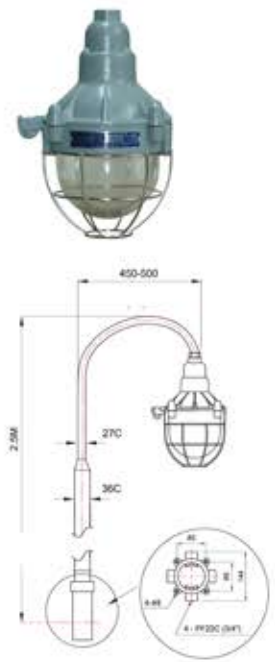

Flameproof Type LED Tank Lighting Fixtures Data

\* 방폭 · 방수 등급 : Ex d IIC T6 IP65 \* / AC 220V 50/60Hz

Type	Model Number	Lamp Watt(W)	Weight(kg)
Tank	FTL-LED-13	13	3,4

전 원 : AC 220V 50/60Hz

재 질 : Body, Hood, Housing : Cast Aluminum Alloy

Mogul : Porcelain With Mogul Socket / Glass : Heat Resistant Hard Glass

Pendant Type

Ceiling Type

90° Bracket Type

40° Bracket Type

Pole Type

Flameproof Type LED (13W) Lighting Fixtures Data

\* 방폭 · 방수 등급 : Ex d IIC T6 IP65 \* / AC 220V 50/60Hz

Type	Model Number	Lamp Watt(W)	Weight(kg)
Pendant (긴타입)	FYL-LED-1011	8 / 13	4,8
Ceiling (천정형)	FYL-LED-1021	8 / 13	4,5
90° Bracket	FYL-LED-1031	8 / 13	4,8
40° Bracket	FYL-LED-1041	8 / 13	4,8
Pole	FYL-LED-1051	8 / 13	4,8

재 질 : Mounting Box, Body : Die Cast Aluminum Alloy

Mogul : Porcelain With Mogul Socket / Globe : Heat Resistant Hard Glass

Inner Reflector : High Purity Sheet Aluminum / Globe Guard : STS304